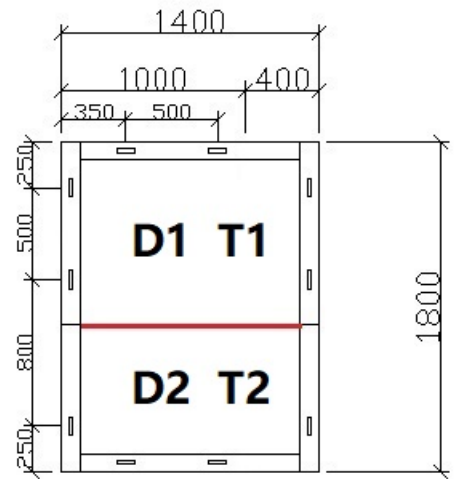

Inter-Fridge Cool room / Freezer Room  
1.4 x 1.8m

**1.4 x 1.8 x 2.2m room  
-version 4**

*Indicative drawing only. Please enquire for further confirmation.*