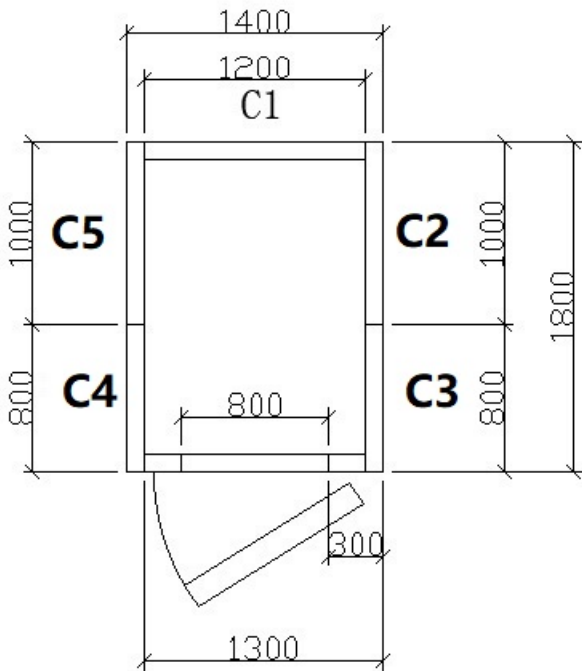

Inter-Fridge Cool room / Freezer Room  
1.4 x 1.8m

**1.4 x 1.8 x 2.2m room  
-version 4**

*Indicative drawing only. Please enquire for further confirmation.*