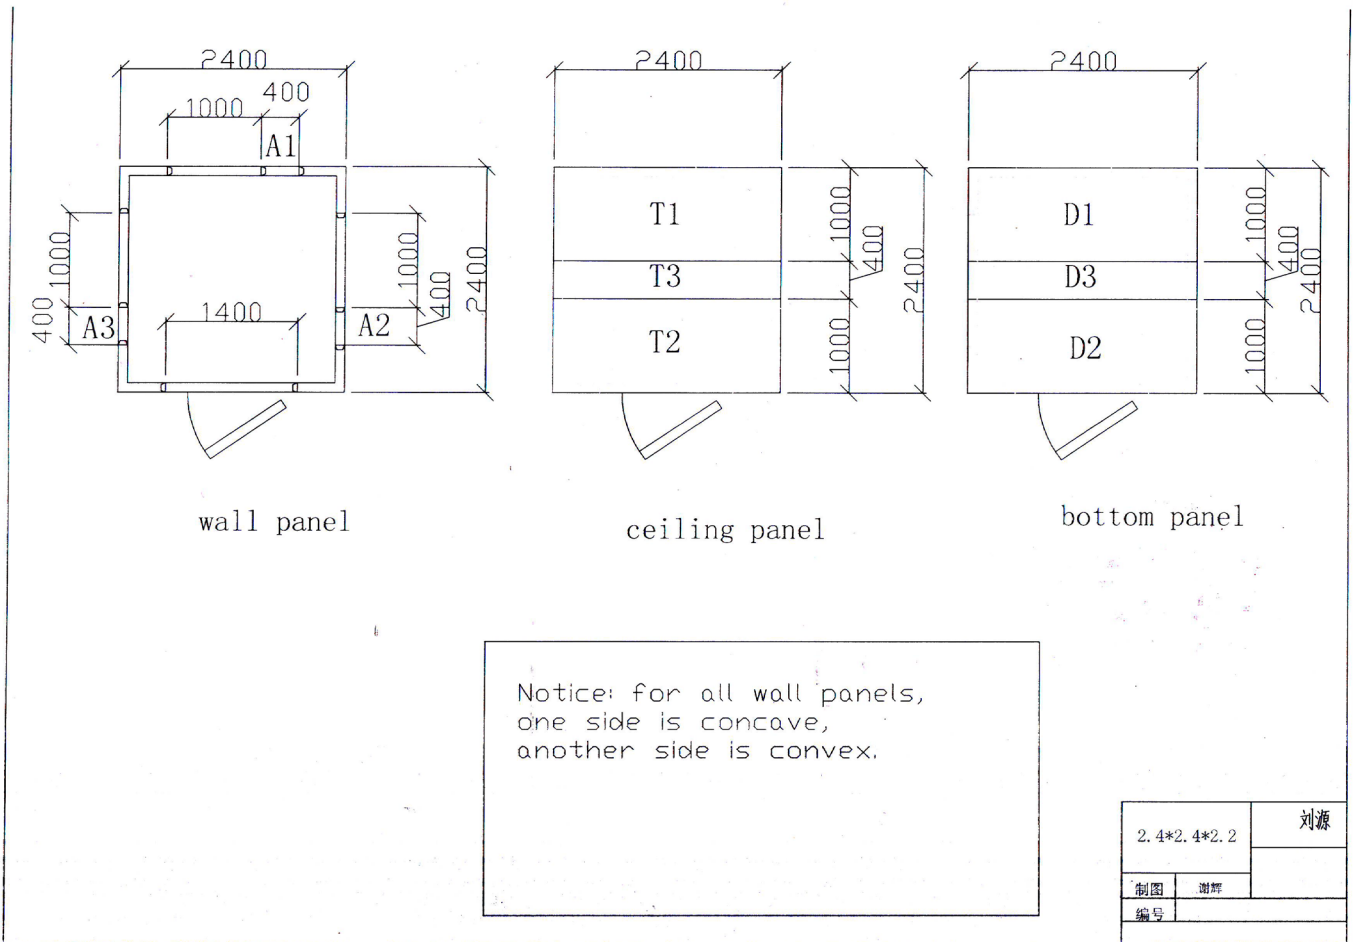

Inter-Fridge Cool room / Freezer Room 2.4 x 2.4m

Indicative drawing only. Please enquire for further confirmation.