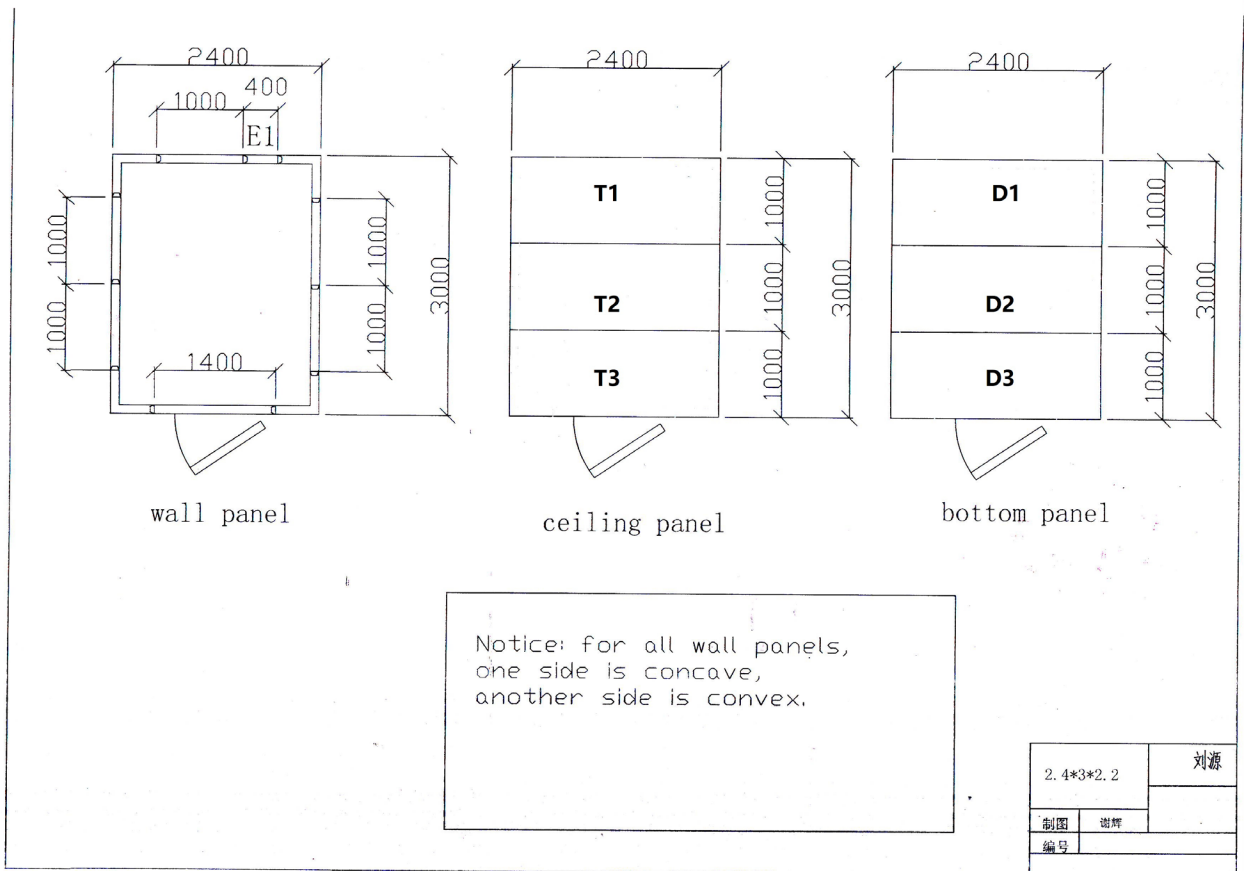

Inter-Fridge Cool room / Freezer Room 3.0 x 2.4m

Indicative drawing only. Please enquire for further confirmation.